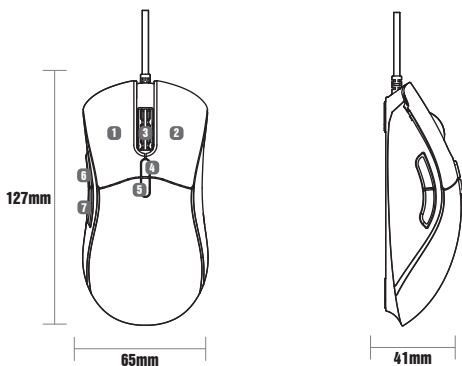

Specification

Model: EM200

Dimensions: 127mm*65mm*41mm

Weight: 137g

Connector: USB

Image sensor: 825

IPS: 60inch/s

Acceleration: 20G

Cable: 1.8M anti-interference magnetic ring braided cable

Working current: 90 ~ 180mA

Support systems: Win 7/Win 8/Win 10/Windows Vista/Windows XP/MAC

Button Functions

- ❶ Left button
- ❷ Right button
- ❸ Mid button
- ❹ DPI+ Button
- ❺ DPI- Button
- ❻ Forward
- ❼ Backward